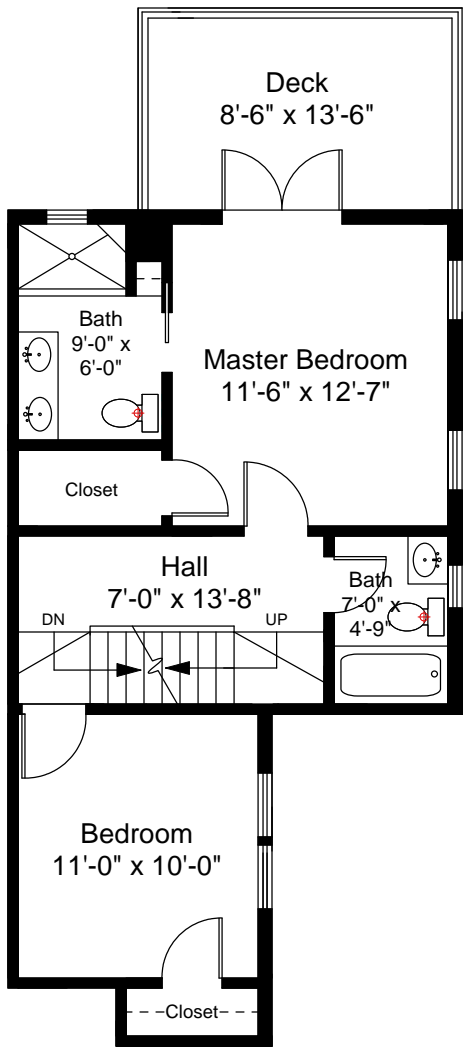

Lower Level Floor Plan

First Floor Plan

13 Florence Street
Cambridge, MA 02139

1

Completed: April, 2012

Note: Dimensions are not guaranteed and are provided for informational purposes only.

NEW ENGLAND
FLOOR PLANS
& PHOTOGRAPHY
(800) 328-0217

Second Floor Plan

Third Floor Plan

13 Florence Street
Cambridge, MA 02139

2

Completed: April, 2012

Note: Dimensions are not guaranteed and are provided for informational purposes only.

NEW ENGLAND
FLOOR PLANS
& PHOTOGRAPHY
(800) 328-0217