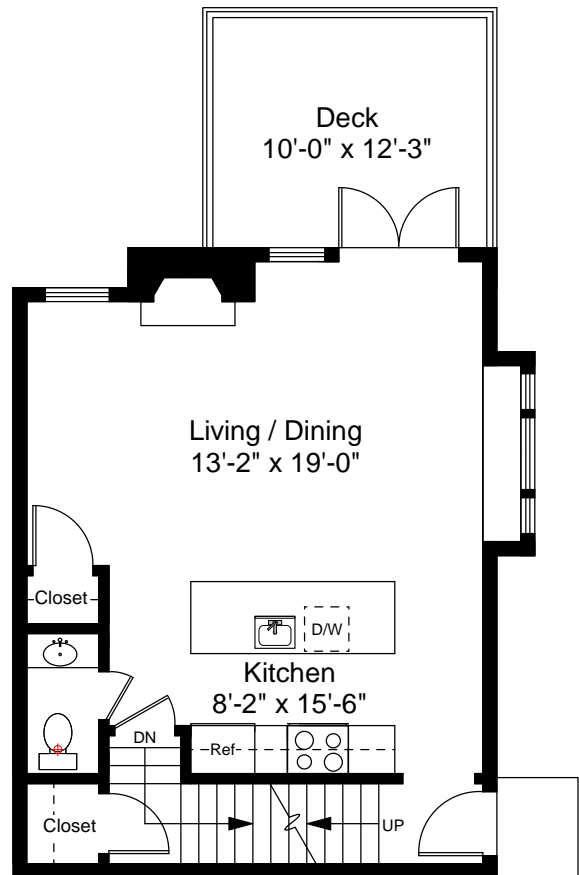

Lower Level Floor Plan

First Floor Plan

13 Florence Street
Cambridge, MA 02139

1

Completed: April, 2012

Note: Dimensions are not guaranteed and are provided for informational purposes only.

NEW ENGLAND
FLOOR PLANS
& PHOTOGRAPHY
(800) 328-0217

Second Floor Plan

Third Floor Plan

13 Florence Street
Cambridge, MA 02139

2

Completed: April, 2012

Note: Dimensions are not guaranteed and are provided for informational purposes only.

NEW ENGLAND
FLOOR PLANS
& PHOTOGRAPHY
(800) 328-0217