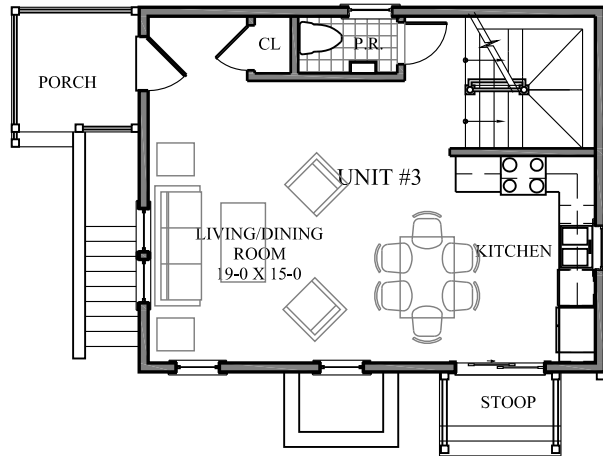

SECOND FLOOR LEVEL

FIRST FLOOR LEVEL

BASEMENT LEVEL

192 Franklin Street - Floor Plans

Thirty Bow Street Somerville, MA - 02143 Phone:(617) 629-8200 Fax:(617) 629-8201

project:	192 Franklin Street	
date:	11.16.15	scale: 3/32" = 1'-0"