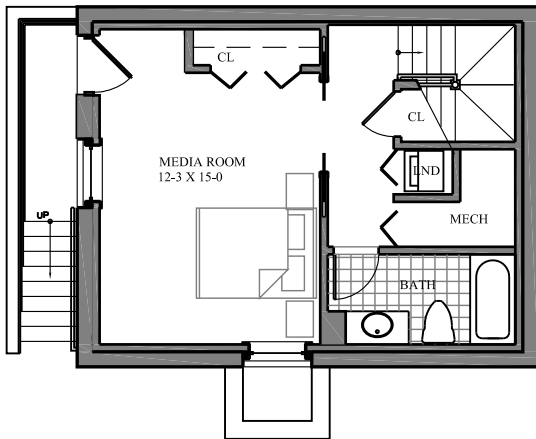

SECOND FLOOR LEVEL

FIRST FLOOR LEVEL

BASEMENT LEVEL

192 Franklin Street - Floor Plans

Thirty Bow Street Somerville, MA - 02143 Phone:(617) 629-8200 Fax:(617) 629-8201

project:	192 Franklin Street	
date:	11.16.15	scale: 3/32" = 1'-0"